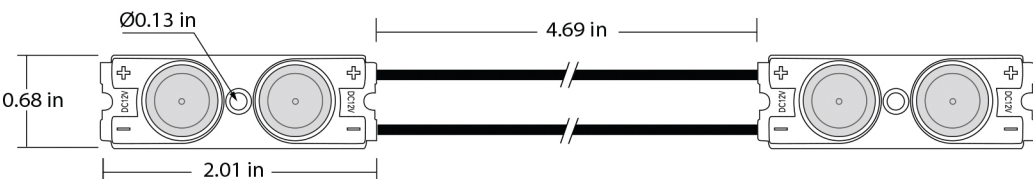

LUXXUS HP .54

Ideal for
Boxes & Letters

Optimal Depth
3-12 inches

Module Consumption
0.54 Watts

High Brightness
95 Lumens

Beam Angle
160°

Number of modules
1.7 per foot

Waterproof
IP67

Long Life Span
80,000 Hours

Max. Load
100 Per 60W Power Supply

Our latest high efficiency 0.54W LED module with an exceptional efficacy of 176 lm/w. You can fit up to 59ft on a single 60w power supply! The 160° beam angle makes this module work from 3" deep applications all the way to 12" deep cans.

* Measurements tested with acrylic face. May vary with thickness of material.

Ideal for
Boxes & Letters

Optimal Depth
70-250 mm

Module Consumption
0.54 Watts

High Brightness
95 Lumens

Beam Angle
160°

Nombre de modules
7 au mètre

| Product Code | Color | Lumens / Module | Watts / Module | Max. load for 60W 12V 5A, Class 2 | Operating Temperature | Warranty | Waterproof Rating | Max Modules in Serie |
|--------------------|-------------|-----------------|----------------|-----------------------------------|-----------------------|----------|-------------------|----------------------|
| GL-HP1-054W-160-74 | White 7400K | 95 | 0,54W | 100 | -40°C to 60°C | 5 years | IP 67 | 60 |